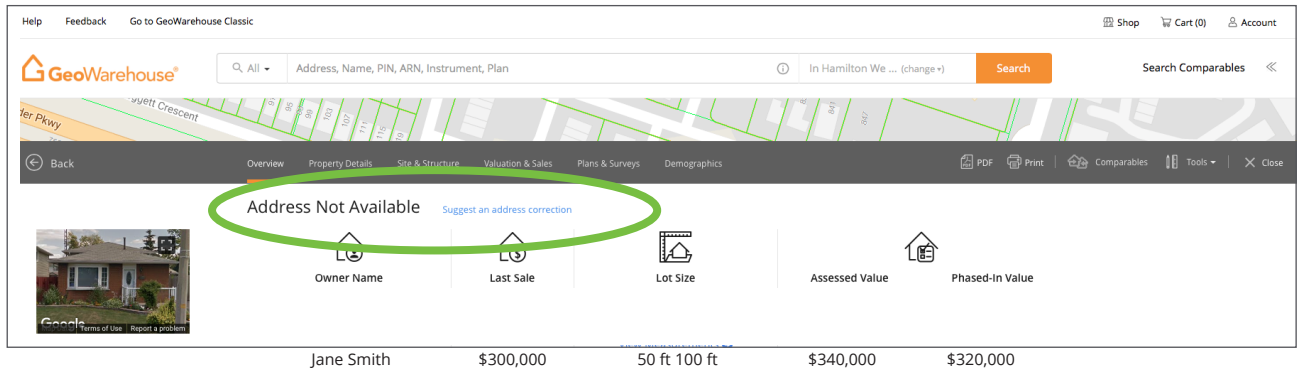

## HOW TO SUGGEST AN ADDRESS CORRECTION

You can suggest an address correction in the **Overview** section of the **Property Report**.

- Select **Suggest an Address Correction**

- Enter the Suggested Address & Additional Comments
- Select **Submit Correction**